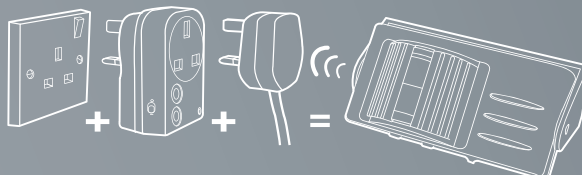

Bye Bye Standby® Energy Saving Motion Sensor

1 Bye Bye Standby® Motion Sensor

Switch off your home as you walk out of the room!

- Motion controlled on/off function for any appliance
- Simple installation – no wiring required
- Use with any Bye Bye Standby® Socket or Lamp Dimmer
- Compatible with most household appliances
- Adjustable detection range up to 10 metres
- Can send commands through walls and ceilings up to 25m

Model: BBSBMSW

Bye Bye Standby®
www.byebyestandby.co.uk

Order information

Model:	BBSBMSW
Master carton pack:	40 units
Inner carton pack:	10 units
Master carton weight:	TBC
Outer carton barcode:	TBC
Inner carton barcode:	TBC
Individual product barcode:	5060073050482
Master carton dimensions:	48 x 46 x 39cms
Inner carton dimensions:	44.5 x 23 x 18cms
Individual product dimensions:	TBC
Recommended retail price:	N/A
Trade price:	N/A